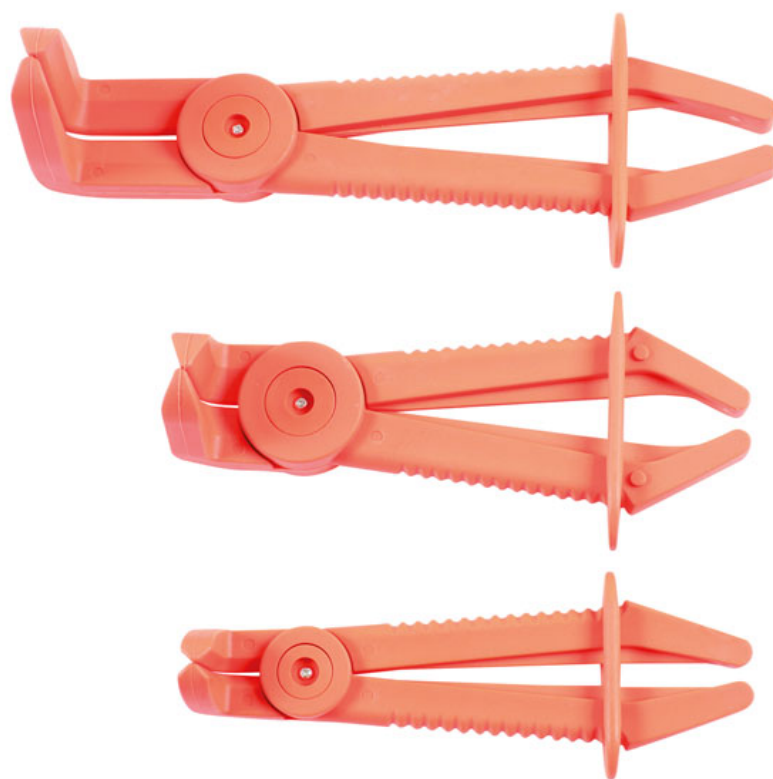

## Flexible Hose Clamp Set Angled Jaws

Flexible hose clamp set with angled jaws, ideal for use on flexible hose lines on brakes, fuel, heaters and radiators.

### Additional Information

- Angled jaws allow access to tight areas.
- Three jaw opening sizes: 0 - 13mm, 0 - 16mm & 0 - 24mm.
- Single handed use.
- High visibility colour for easy location.
- Manufactured from light but strong non conductive composite material.